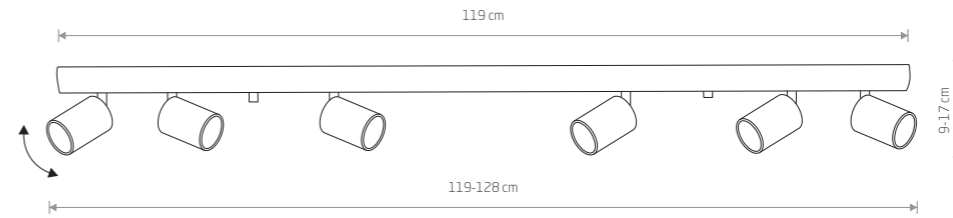

EYE SPOT

Painted steel, chrome

6607 6610

6608 6611

6xGU10, max 10W only LED

Painted steel, solid brass

8819

6xGU10, max 10W only LED