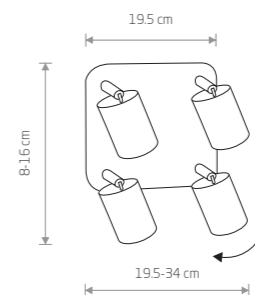

3xGU10, max 10W only LED

Painted steel, solid brass

8818

3xGU10, max 10W only LED

EYE SPOT 8820

**EYE SPOT**

Painted steel, chrome

6017 6137