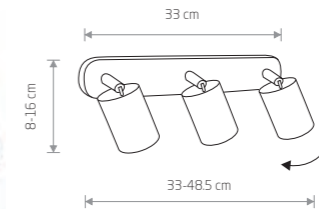

EYE SPOT

Painted steel, chrome

6016 6136

6141 6021

3xGU10, max 10W only LED

Painted steel, solid brass

8818

3xGU10, max 10W only LED