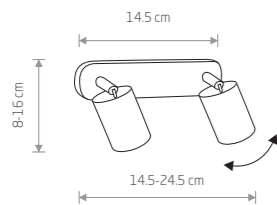

EYE SPOT

Painted steel, chrome

6015 6135

6140 6020

2xGU10, max 10W only LED

Painted steel, solid brass

8817

2xGU10, max 10W only LED