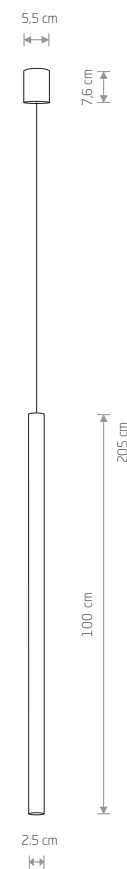

LASER 750 8433

LASER 490

painting steel

8796 8797

1xG9, max 10W only LED

solid brass, painting steel

8798

1xG9, max 10W only LED

LASER 750

painting steel

8432 8433

1xG9, max 10W only LED

solid brass, painting steel

8431

1xG9, max 10W only LED

LASER 1000

painting steel

8435 8436

1xG9, max 10W only LED

solid brass, painting steel

8434

1xG9, max 10W only LED

LASER 490 8796

LASER 750 8433