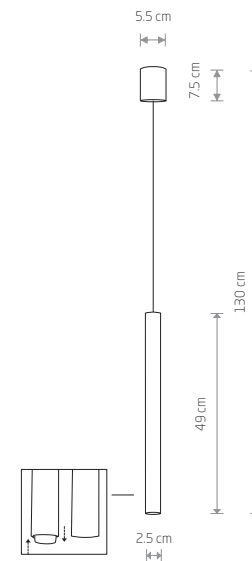

LASER 750 8433

LASER 490

painting steel

8796 8797

1xG9, max 10W only LED

solid brass, painting steel

8798

1xG9, max 10W only LED

LASER 750

painting steel

8432 8433

1xG9, max 10W only LED

solid brass, painting steel

8431

1xG9, max 10W only LED

LASER 1000

painting steel

8435 8436

1xG9, max 10W only LED

solid brass, painting steel

8434

1xG9, max 10W only LED

LASER 490 8796

LASER 750 8433