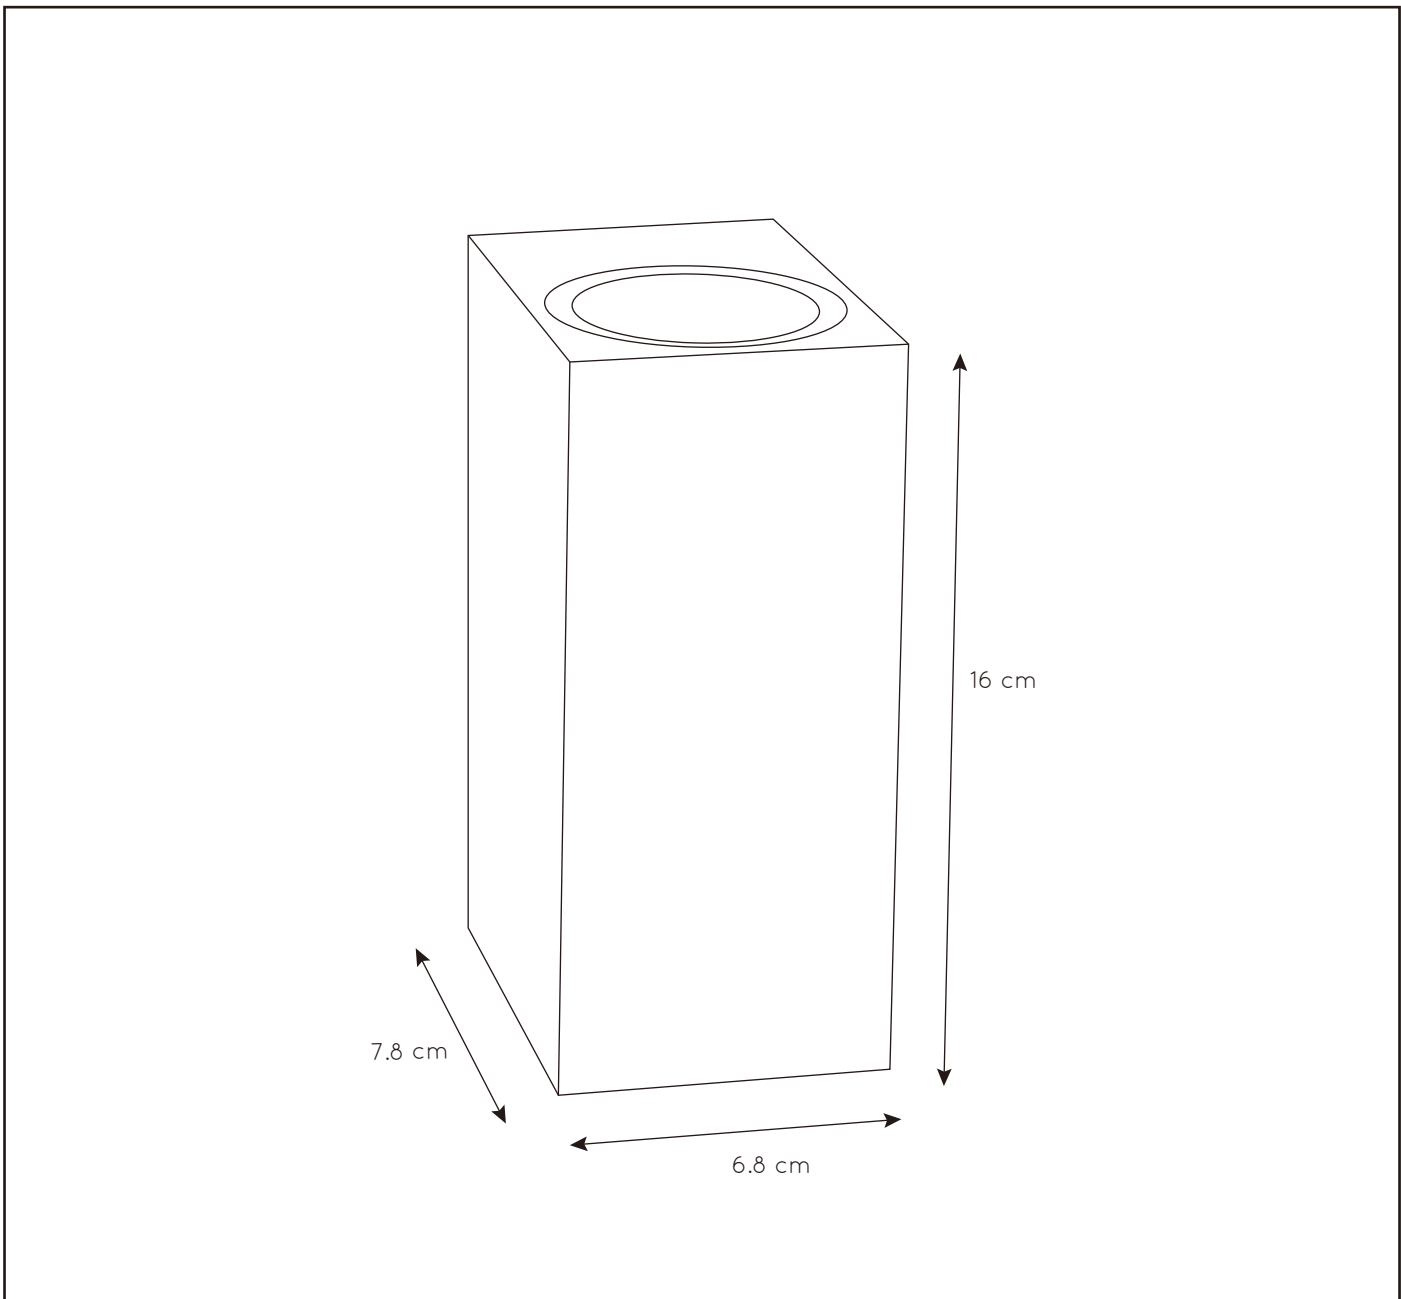

L U C I D E

TECHNICAL DRAWING & DIMENSIONS

ZARO

Item number : 69800/02/30

EAN code : 5411212690067

Item number : 69800/02/31

EAN code : 5411212690074

For more specifications, dimensions please visit

www.lucide.com