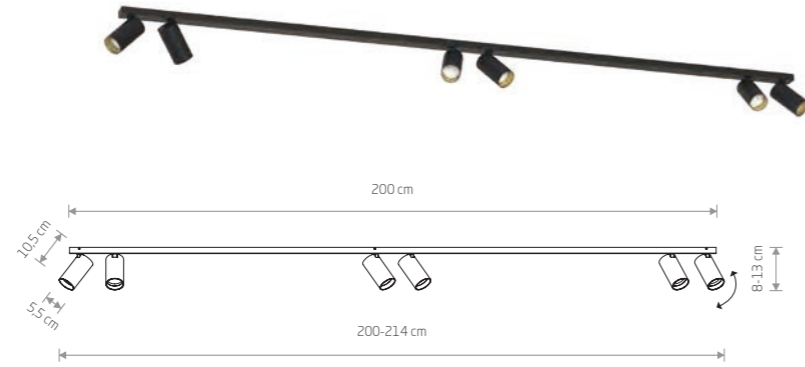

MONO

painting steel, plastic ABS

7813 7844

7777 7770

6xGU10, max 10W only LED

solid brass, painting steel, plastic ABS

7785

6xGU10, max 10W only LED

MONO 7770

MONO CORNER 2X150 7700

MONO 2X150

painting steel, plastic ABS

7750 7720

7694 7698

6xGU10, max 10W only LED

solid brass, painting steel, plastic ABS

solid brass, painting steel, plastic ABS

7755

8xGU10, max 10W only LED

MONO 2X200 7701

MONO CORNER 2X200 7702

MONO 2X200

painting steel, plastic ABS

7752 7722

7696 7701

8xGU10, max 10W only LED

solid brass, painting steel, plastic ABS

7756

8xGU10, max 10W only LED

MONO CORNER 2X200

painting steel, plastic ABS

7753 7723