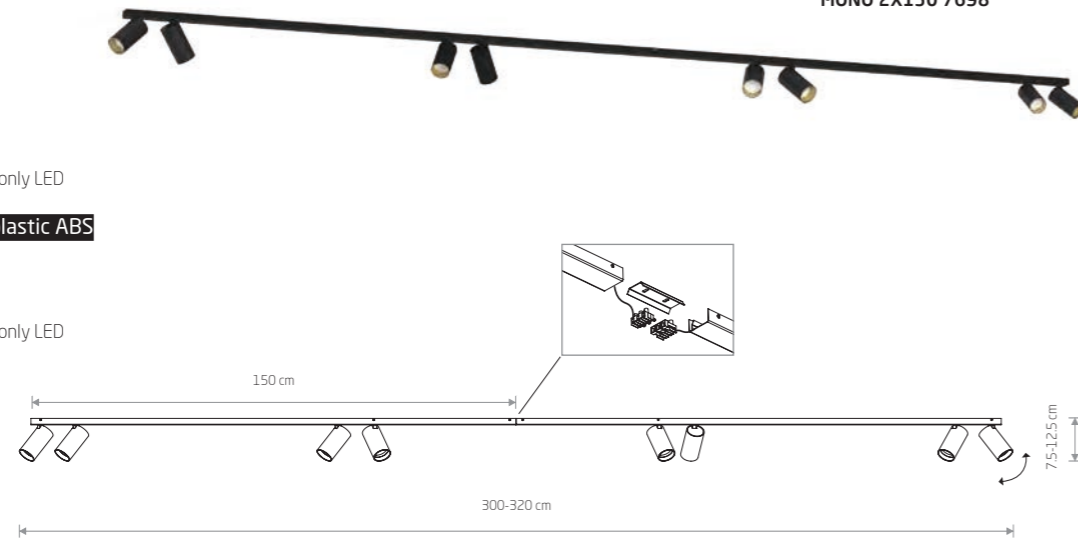

MONO

painting steel, plastic ABS

7813 7844

7777 7770

6xGU10, max 10W only LED

solid brass, painting steel, plastic ABS

7785

6xGU10, max 10W only LED

MONO 7770

MONO CORNER 2X150 7700

MONO 2X150

painting steel, plastic ABS

7750 7720

7694 7698

6xGU10, max 10W only LED

solid brass, painting steel, plastic ABS

7754

8xGU10, max 10W only LED

MONO 2X150 7698

MONO CORNER 2X150

painting steel, plastic ABS

7751 7721

7695 7700

8xGU10, max 10W only LED

solid brass, painting steel, plastic ABS

7755

8xGU10, max 10W only LED

MONO 2X200 7701

MONO CORNER 2X200 7702

MONO 2X200

painting steel, plastic ABS

7752 7722