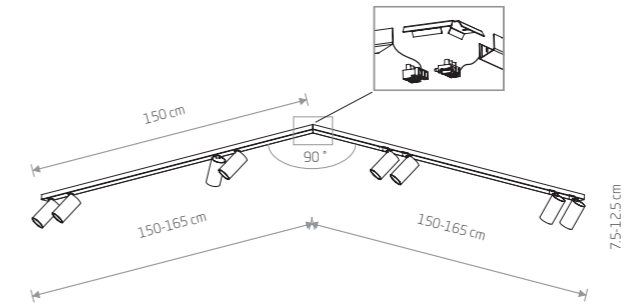

MONO CORNER 2X150

painting steel, plastic ABS

7751 7721

7695 7700

8xGU10, max 10W only LED

solid brass, painting steel, plastic ABS

7755

8xGU10, max 10W only LED

MONO 2X200 7701