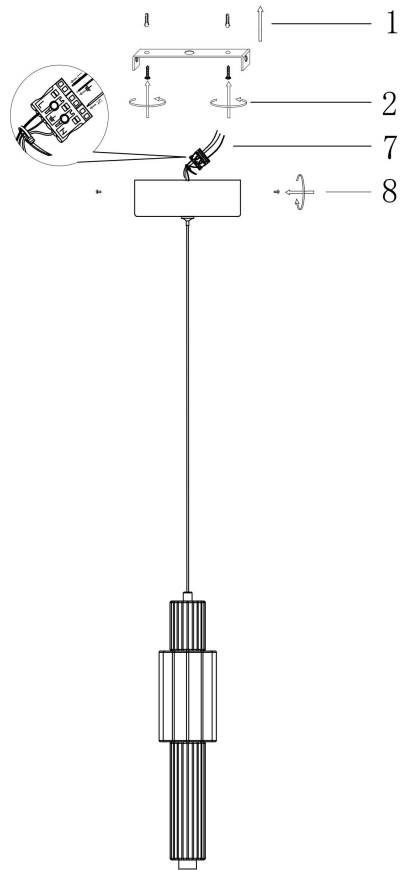

## Instruction

### MOD308PL-L9GN3K

MAX 8W  
800 Lumen

Model: MOD308PL-L9GN3K

Collection: Modern

Series: Verticale

Pendant Lamps