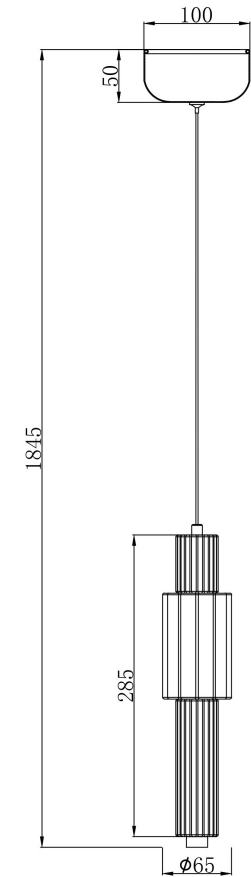

## Instruction

### MOD308PL-L9GN3K

MAX 8W  
800 Lumen

Model: MOD308PL-L9GN3K

Collection: Modern

Series: Verticale

Pendant Lamps